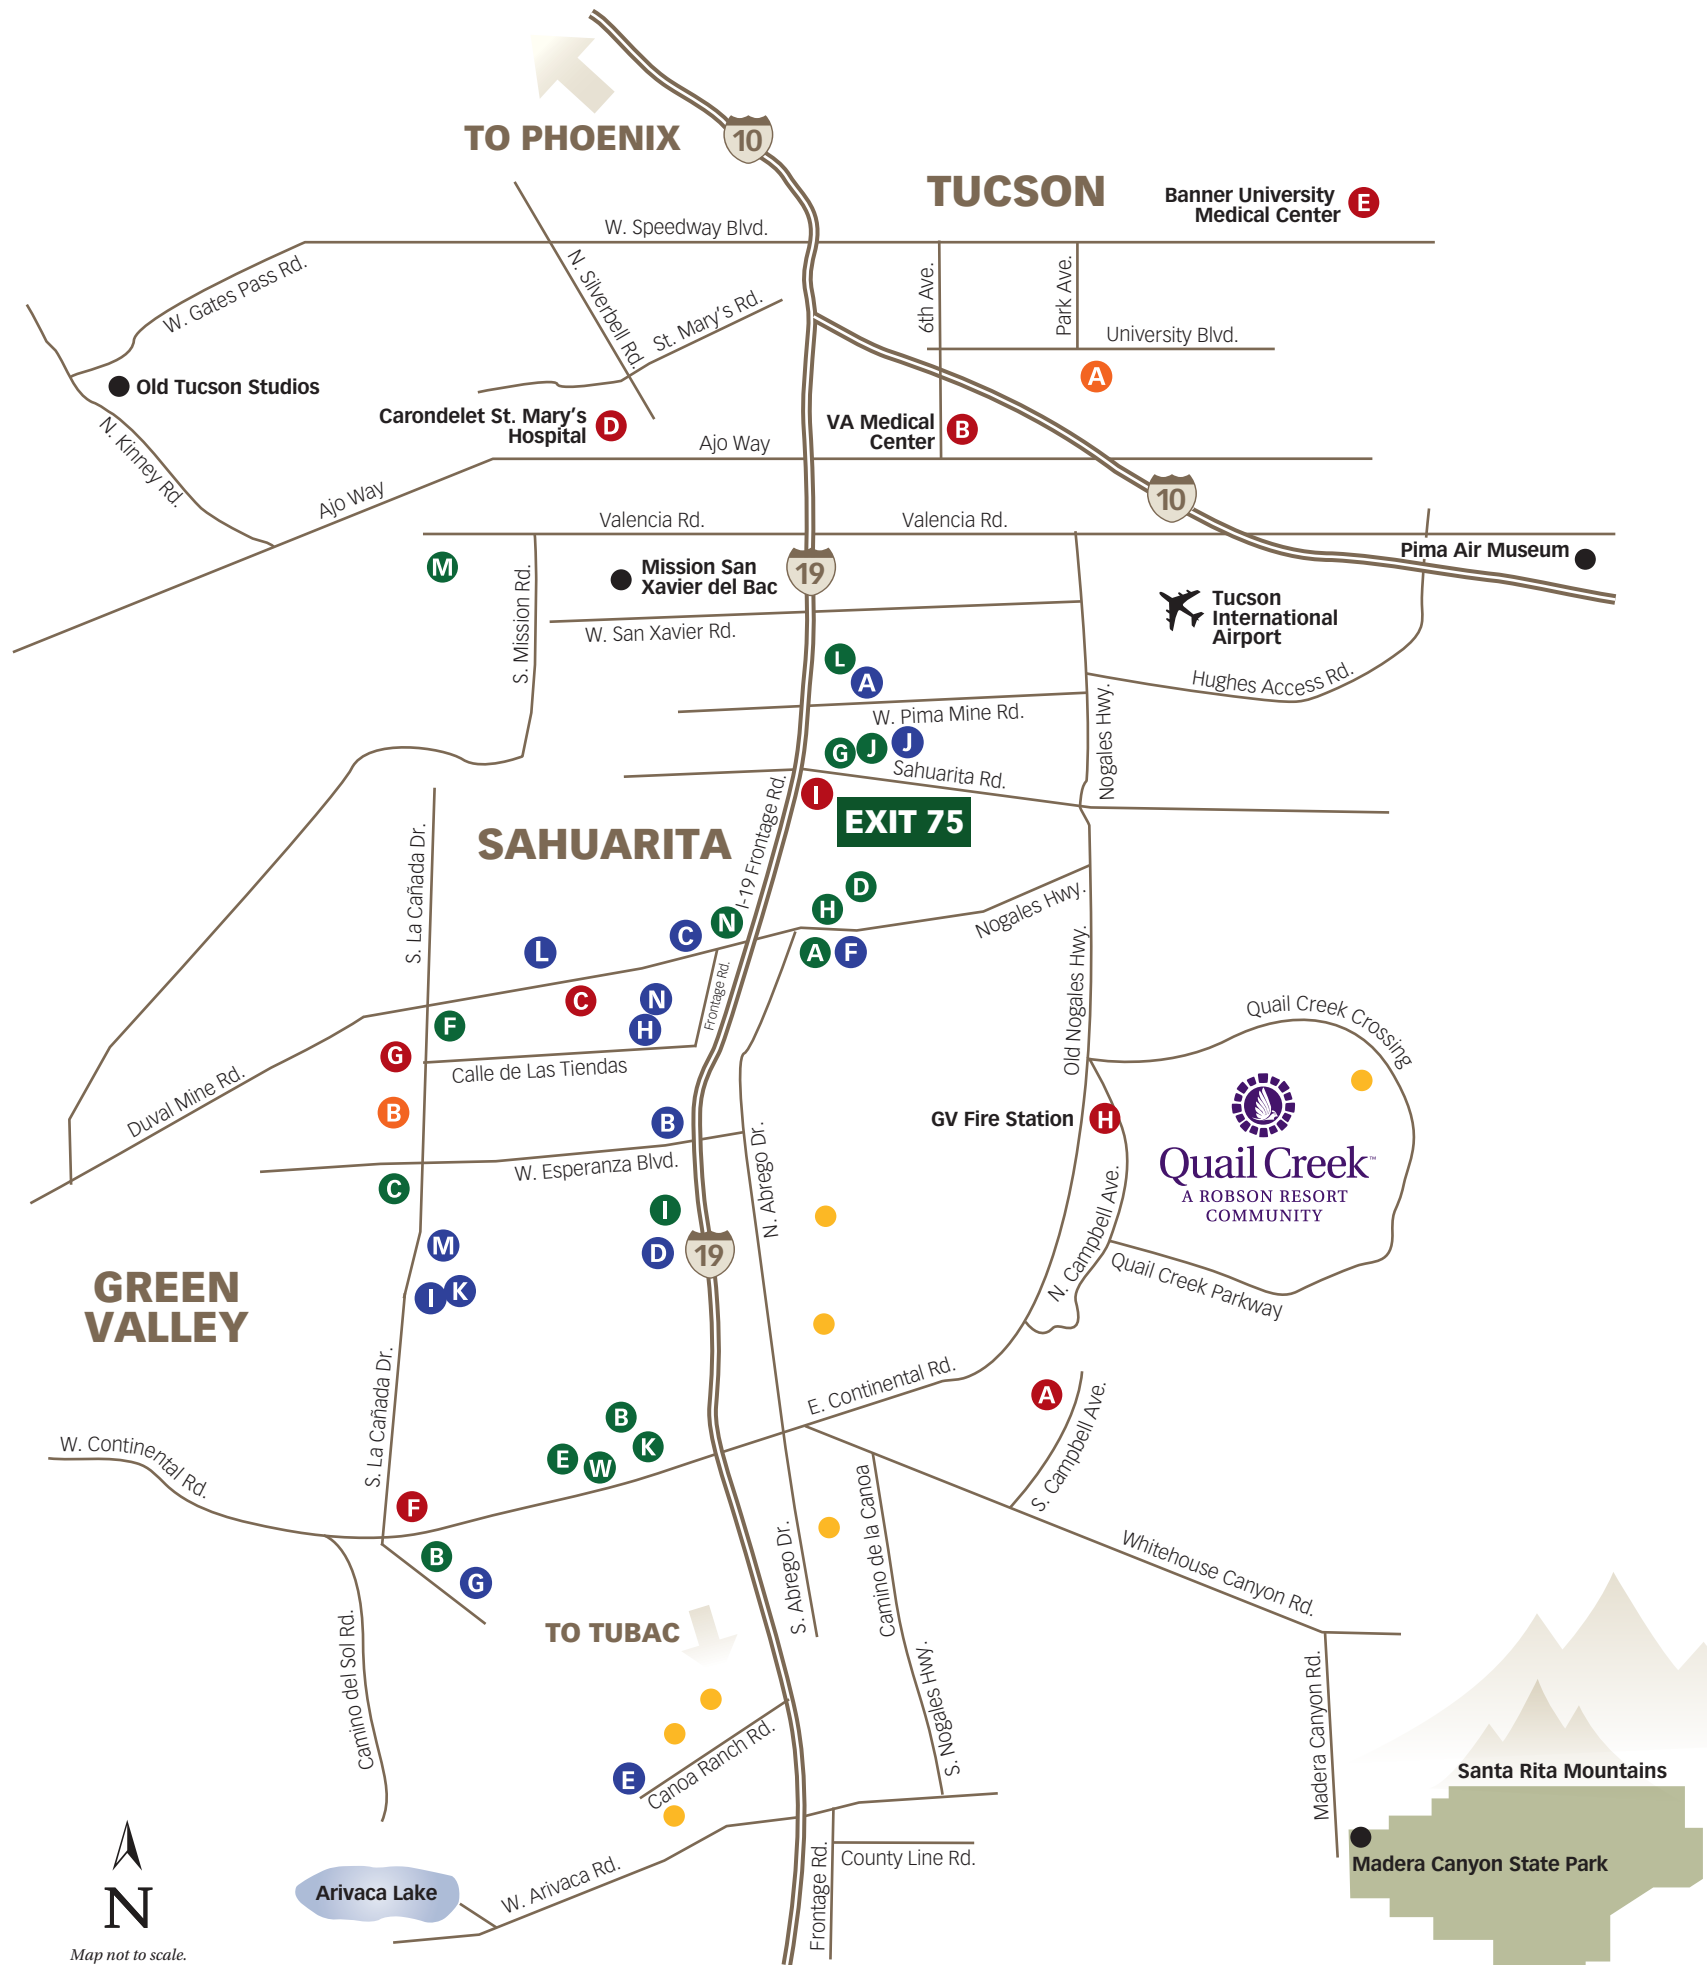

Restaurants

- A** Agave at Desert Diamond Casino 10.16 Miles
- B** Arizona Family Restaurant 5.95 Miles
- C** El Patio Mexican Restaurant 7.5 Miles
- D** El Rodeo Mexican Food
- E** Grill on the Green 10.5 Miles
- F** Mod Pizza 8.7 Miles
- G** Los Agaves Restaurant 6.66 Miles
- H** Manuel's Mexican Restaurant 5.93 Miles
- I** Old Chicago Deli 6.33 Miles
- J** Pub 1922 8.6 Miles
- K** Trattoria Ragazzi Italian 6.33 Miles
- L** Two Girls Pizzeria 7.4 Miles
- M** 19th Hole Bar & Grille 6.8 Miles
- N** Coach's All American Bar & Grill 5.82 Miles

Additional Restaurants

[all located within 7 miles of Quail Creek - Not listed on map]

- Arby's
- Burger King
- Carne Y Vino
- China View
- Denny's
- Greens Restaurant
- Jerry Bobs
- Mama's Hawaiian BBQ
- Marti's Bistro
- McDonald's
- Mountain View Cafe & Bakery
- Panda House
- Papa Murphy's Pizza
- Pizza Hut
- Posada Java
- Rigoberto's Mexican Restaurant
- Saigon Flavor
- San Ignacio Coyote Grill
- Starbucks
- Subway Sandwiches
- Taco Bell
- Tania's Mexcian Food
- The Olives Bistro
- Triple Play

Shopping & Entertainment

- A** Sprouts, PetSmart, T.J. Maxx 5.8 Miles
- B** CVS Pharmacy 4.85 Miles
- C** Walgreens (Esperanza Blvd.) 6.2 Miles
- D** Walgreens (S. Nogales Hwy.) 4.76 Miles
- E** Safeway Grocery (Continental Rd.) 4.78 Miles
- F** Safeway Grocery (Duval Mine Rd.) 5.84 Miles
- G** Fry's Marketplace 7.15 Miles/
- H** WalMart Super Center 5.17 Miles
- I** Green Valley Village 5.95 Miles
- J** Rancho Sahuarita Market Place 6.67 Miles
- K** Continental Shopping Plaza 4.93 Miles
- L** Desert Diamond Casino 10.16 Miles
- M** Casino del Sol 26.66 Miles
- N** Desert Sky Cinema 5.24 Miles